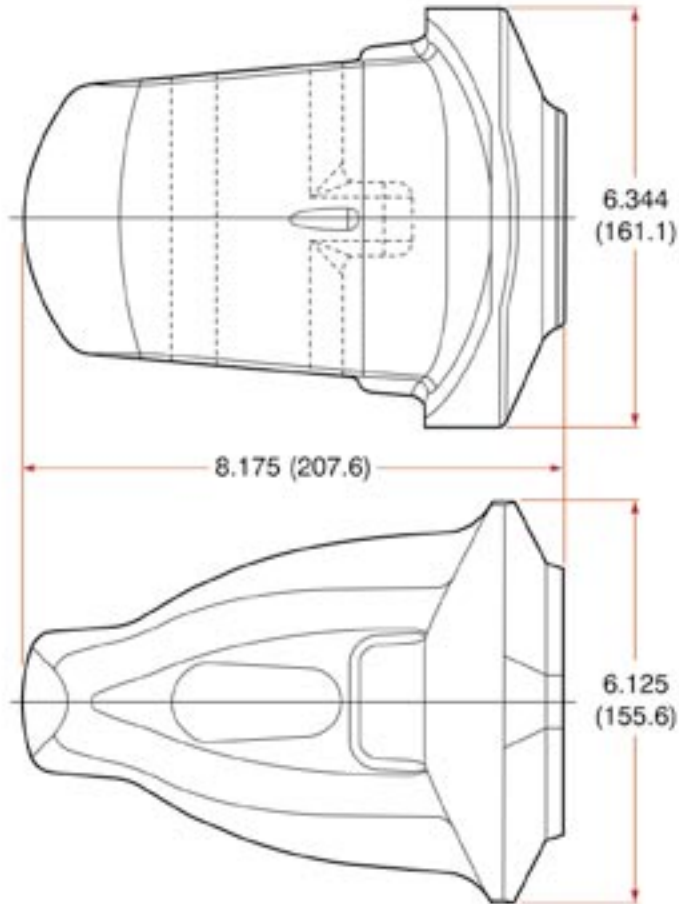

NEW

**XS70WN
WELD-ON NOSE**

Part #: XS70WN

Description: Weld-on nose

Weight: 34.8 lbs. / 15.8 kgs.

Specifics: Weld-on nose for XS70 series adapters.

Hensley Customer Service

Toll Free US / Canada
Phone: (888) 406-6262
Fax: (888) 241-3274