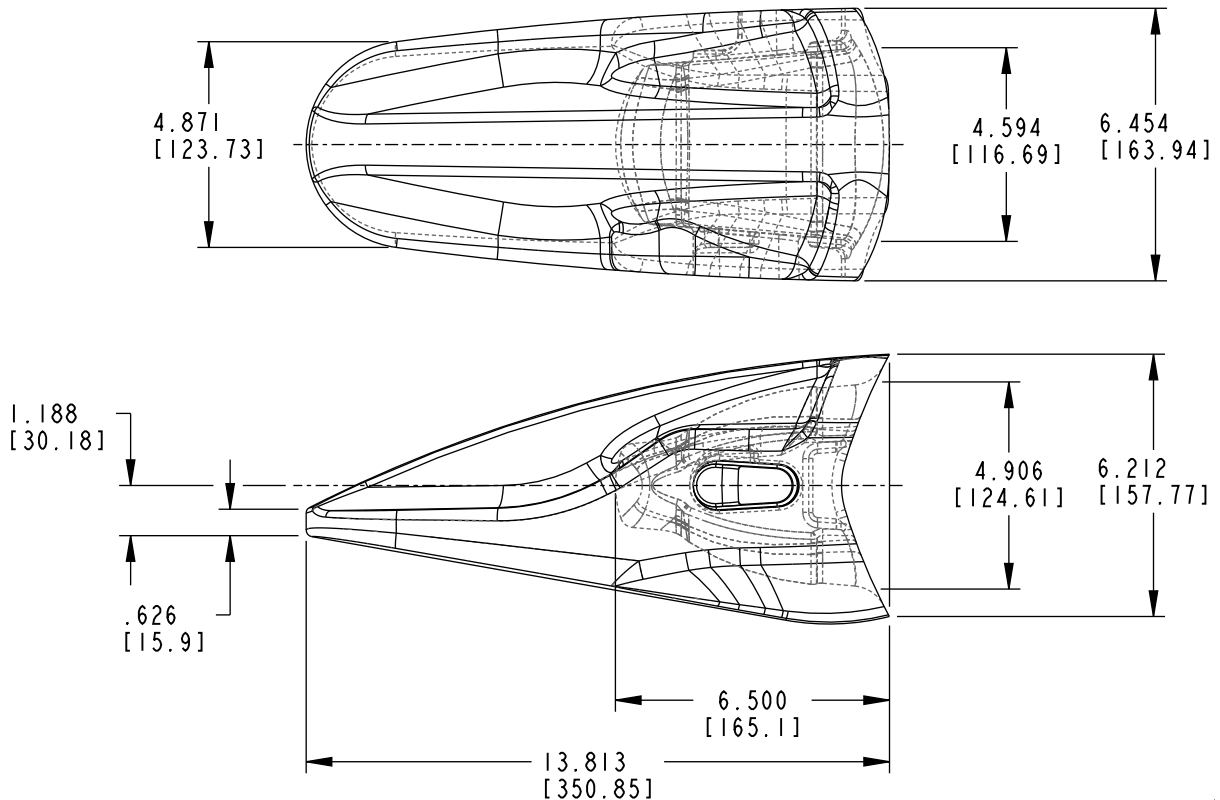

**PRODUCT
NEWS**

NEW

XS50 Series Rock Penetrator

Part #: XS50RP1
Description: Tooth, rock penetrator
Weight: 46.5 lbs (21.1 kgs.)
Specifics: XS50 series rock penetrator style tooth.

Hensley Customer Service