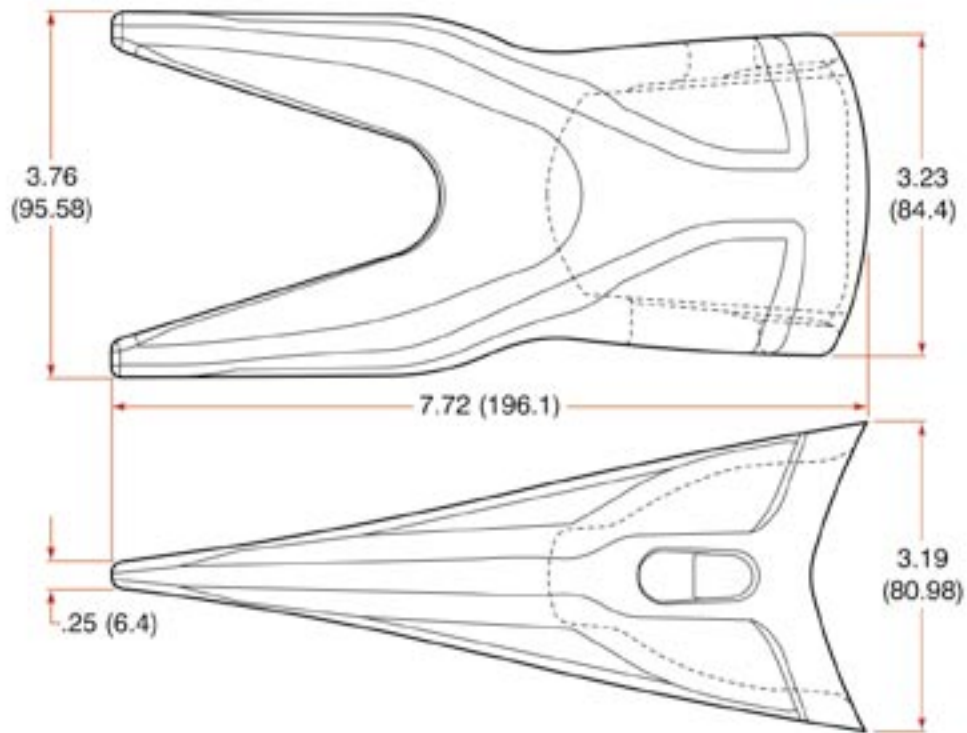

NEW

**XS10UT
TWIN TIGER STYLE TOOTH**

Part #: XS10UT

Description: Twin tiger tooth

Weight: 5.0 lbs. / 2.3 kgs.

Specifics: New style twin tiger tooth for XS10 series adapters.

Hensley Customer Service

Toll Free US / Canada
Phone: (888) 406-6262
Fax: (888) 241-3274