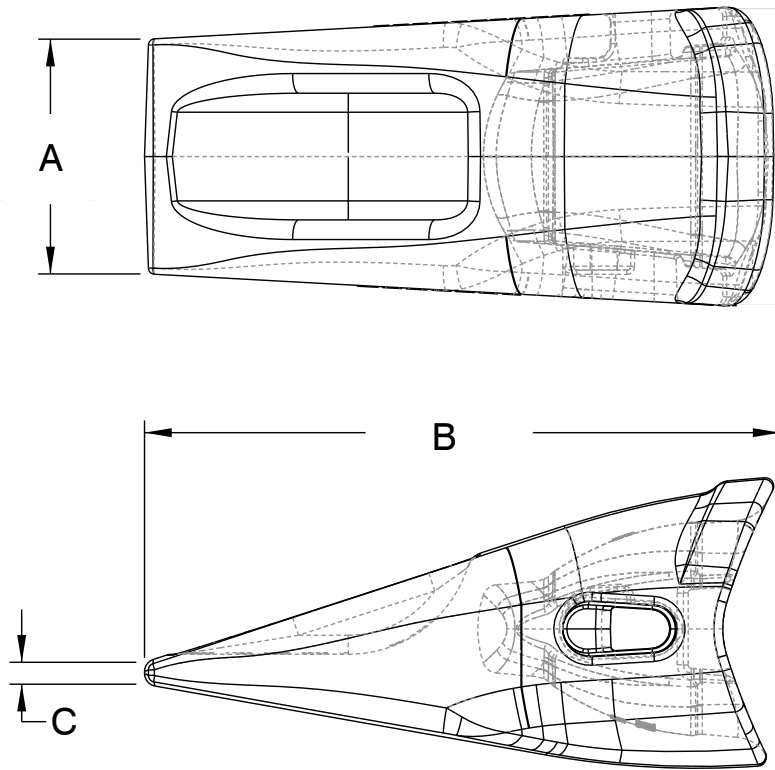

NEW

XS
BPS Style Loader Tooth

XS Series	Part Number	Pin Assembly	Dimensions						Weight	
			A		B		C		lb	kg
			"	mm	"	mm	"	mm		
XS15	XS15BPS	XS15PC	3.0	77	8.2	209	0.3	7	10.2	4.6
XS20	XS20BPS	XS20PC	3.4	88	9.3	237	0.3	8	15.0	6.8
XS25	XS25BPS	XS25PC	3.9	100	10.5	267	0.4	9	21.5	9.8
XS30	XS30BPS	XS30PC	4.3	110	11.6	295	0.4	10	28.6	13.0
XS40	XS40BPS	XS40PC	4.5	114	12.3	314	0.4	10	31.5	14.3
XS50	XS50BPS	XS50PC	5.1	130	13.8	351	0.5	12	48.1	21.8
XS70	XS70BPS	XS70PC	5.5	141	12.4	316	0.5	13	62.0	28.1