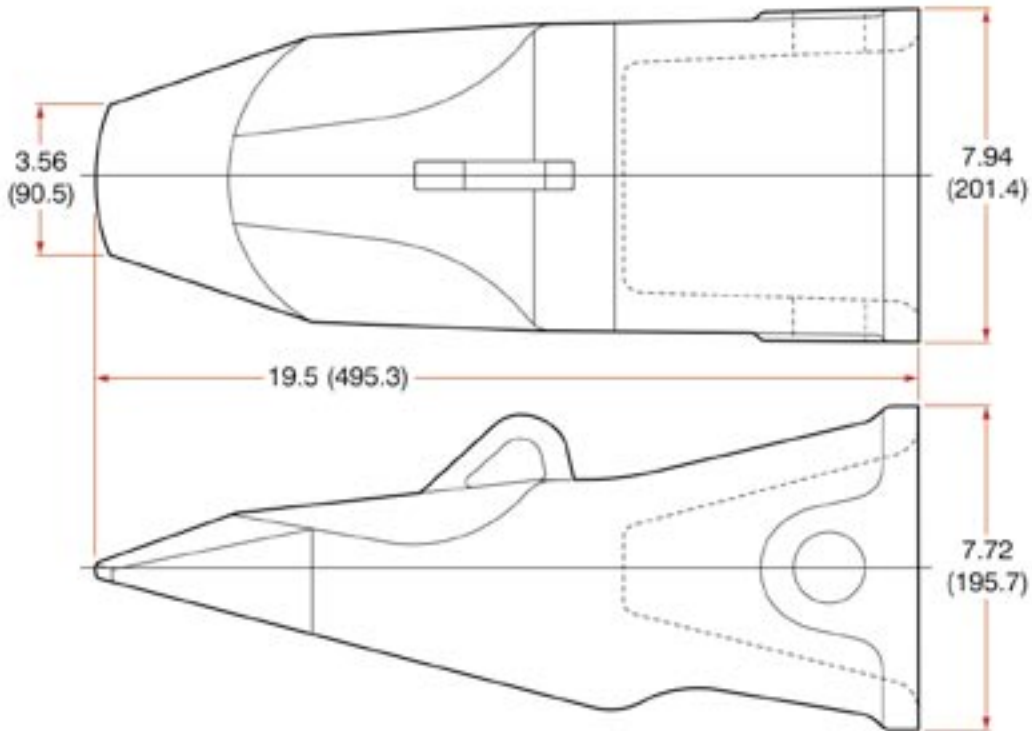

NEW

D4T4703PT2 DURA CAT® STYLE TOOTH

Available September 2008

Part #: D4T4703PT2

Description: Tooth, loader penetrator

Weight: 134.0 lbs. / 60.8 kgs.

Specifics: Dura Cat® loader penetrator tooth for J700 series adapters.