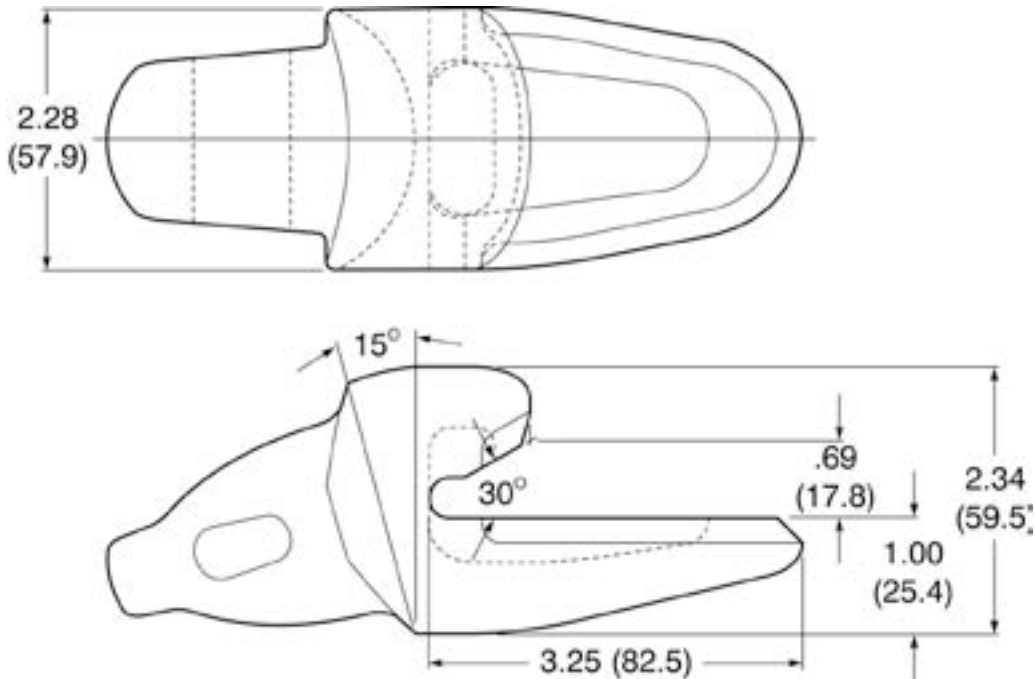

## XS™ WELD-ON BOTTOM-LEG ADAPTER FOR BACKHOES

Part #: 7833XS04

Description: Weld-on Bottom-leg Adapter,  
Backhoe

Weight: 2.8 lbs. / 1.3 kgs.

Specifics: Weld-on bottom leg adapter for  
backhoes. For 15mm/0.59" lips  
with a 30° bevel.